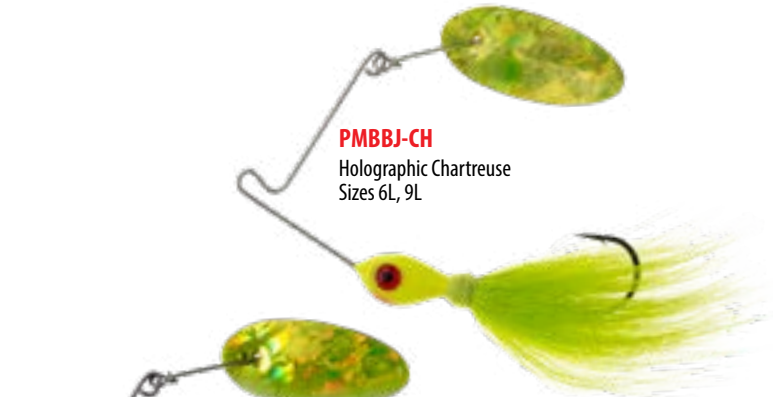

Available in 6 colors, 2 sizes - 1/8 oz, 1/4 oz.

*The secret of the Bearded Banshee is its free floating sonic arm which features a bearing bead on the inside of our unique convex/concave blade (shown above) allowing the blade to spin freely and easily. The free floating sonic arm also creates more vibration and attracts fish from even further away!!!*

**PMBBJ-BBH**  
Holographic BlueBlack  
Sizes 6L, 9L

**PMBBJ-BKH**  
Holographic Black  
Sizes 6L, 9L

**PMBBJ-CH**  
Holographic Chartreuse  
Sizes 6L, 9L

**PMBBJ-CWH**  
Holographic Chartreuse White  
Sizes 6L, 9L