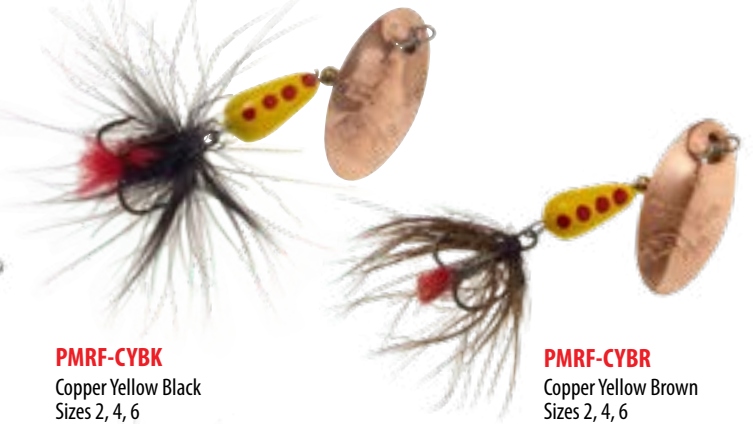

Holographic Fire Tiger Blade  
Orange Black Fly  
Sizes 1, 2, 4, 6

**PMHF-FTOR**

Holographic Fire Tiger Blade  
Orange Red Fly  
Sizes 1, 2, 4, 6

*All Gold & Silver blades are Genuine Gold & Silver plated.*

## Panther Martin® Dressed

Our Classic time-tested patterns dressed to "Match the Hatch" bringing in more fish.

**PMRF-GBR**  
Gold Brown  
Sizes 2, 4, 6

**PMRF-GBK**  
Gold Black  
Sizes 2, 4, 6

**PMRF-CYBK**  
Copper Yellow Black  
Sizes 2, 4, 6

**PMRF-CYBR**  
Copper Yellow Brown  
Sizes 2, 4, 6

*All Gold and Copper blades are Genuine Gold or Copper plated.*

**PMSPF-BY**  
Black Yellow  
Sizes 2, 4, 6

**PMSPF-YY**  
Yellow Yellow  
Sizes 2, 4, 6