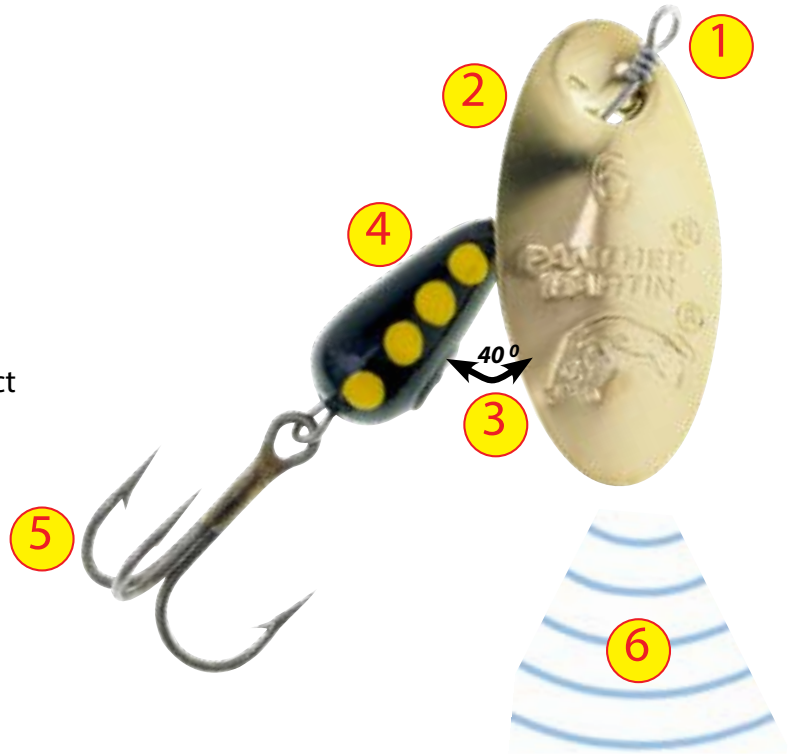

General Fishing Tips for Panther Martin® Spinners

Use a balanced ultralight rod and reel. We recommend a ball bearing reel having a 6:1 retrieve weighing around 8 oz. with a smooth drag and a long spool. It is important to have a small diameter, soft line with adequate tensile strength. We recommend 4-6 lb. test.

Lake Fishing

Use a “countdown” system. Cast out and count the lure down to different depths before retrieving. When trolling use either a weighted line or a down rigger to get to the preferred depth, usually around the thermocline (area of greatest temperature change). Once you get a strike, keep fishing at that depth. Inlets, outlets, springs, drop-offs and weeded areas often hold the majority of fish.

Stream or River Fishing

Upstream fishing - Here you must contend with water pushing your lure back to you. Change the speed and the depth of your retrieves. Keep a low profile on the water by bending over or kneeling because the fish will be swimming towards you when chasing the lure.

Downstream fishing - Here you vary the depth and the speed of the lure simply by raising or lowering the rod. The current allows you to make multiple approaches without re-casting.

Cross stream fishing allows you to have the best of both worlds. You can cover more area while not “spooking the fish.”

WARNING: These products can expose you to chemicals including lead and lead compounds, which are known to the State of California to cause cancer, birth defects or other reproductive harm. For more information, go to www.P65Warnings.ca.gov.