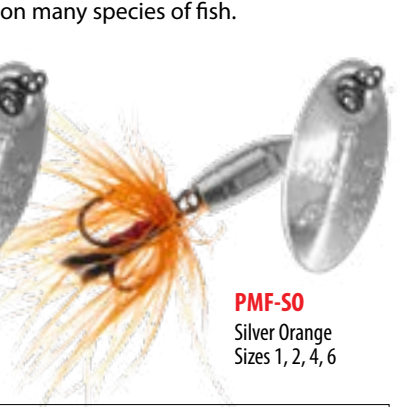

PMF-SY
Silver Yellow
Sizes 1, 2, 4, 6

PMF-SO
Silver Orange
Sizes 1, 2, 4, 6

WARNING: These products can expose you to chemicals including lead and lead compounds, which are known to the State of California to cause cancer, birth defects or other reproductive harm. For more information, go to www.P65Warnings.ca.gov.