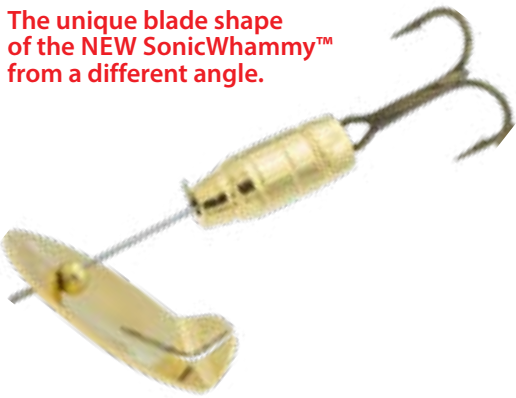

Panther Martin™
SonicWhammy™

NEW Lures for 2024

The **NEW** SonicWhammy™ series introduces a whole **NEW** blade shape that ups the sonic spinning and thumping action of our classic Panther Martin® blade. How so? The split at bottom of the blade creates 2 separate blade rudders that churn up and magnify the already great sonic action of our Panther Martin® blades. Additionally, because the split ends are bent down, they cause a thumping unique to this **NEW** blade design. Yes, more action creates more attraction.

Using our barrel style bodies plated with genuine gold and silver, these brass body lures cast like bullets and retrieve like a swirling dervish. The added sonic action and thumping sound is bound to attract a wide variety of fish...from trout to bass, from crappie to salmon...these action-packed lures are made for swift and secure hookups.

Available in our six most popular patterns & 3 popular sizes - 2, 4 & 6.

The unique blade shape of the **NEW** SonicWhammy™ from a different angle.