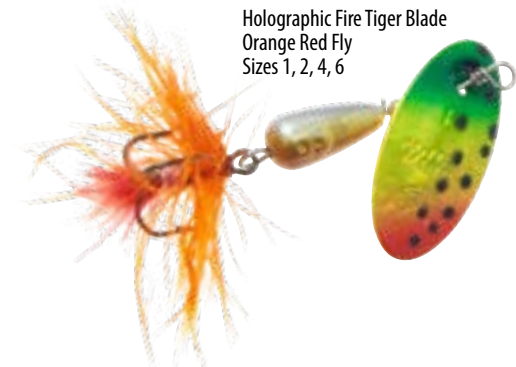

White Feather  
Albino Red Hook  
Sizes 2, 4, 6

**PMBRK-D**

Brook Trout  
Sizes 2, 4, 6

**PMBRT-D**

Brown Trout  
Sizes 1,2,4,6

**PMBRT-D**

Rainbow Trout  
Sizes 1,2,4,6

**PMHF-FTOB**

Holographic Fire Tiger Blade  
Orange Black Fly  
Sizes 1, 2, 4, 6

**PMHF-FTOR**

Holographic Fire Tiger Blade  
Orange Red Fly  
Sizes 1, 2, 4, 6

*All Gold & Silver blades are Genuine Gold & Silver plated.*